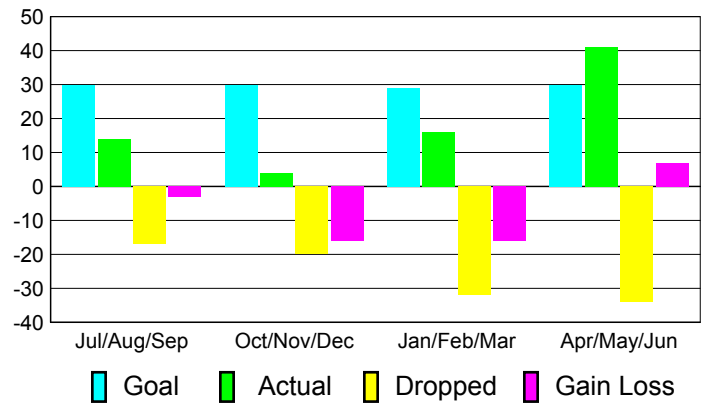

Membership Results 2010-2011

Goal, New, Dropped, Gain/Loss

Comparison of Membership Gain/Loss

Current Year Compared to the Previous Year