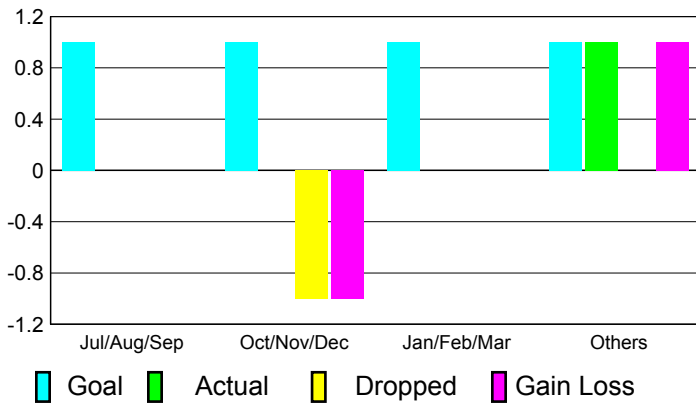

2010-2011 GMT Reports for District (or Undistricted) **District 13 C**

GMT: **STEVEN D SHERER**

Location: **OHIO**

GMT CA: **1**

CLUBS

Club Results 2010-2011

Clubs 2009-2010

Month	New Club Goal	Actual New Clubs	Actual Dropped Clubs	Gain/Loss of Clubs	Gain/Loss of Clubs
Jul/Aug/Sep	1	0	0	0	0
Oct/Nov/Dec	1	0	-1	-1	0
Jan/Feb/Mar	1	0	0	0	0
Apr/May/June	1	1	0	1	0
Totals	4	1	-1	0	0

Club Results 2010-2011

Goal, New, Dropped, Gain/Loss

Comparison of Club Gain/Loss

Current Year Compared to the Previous Year

YTD Status Quo Clubs 2010-2011

Status Quo Clubs Compared to Status Quo Members

MEMBERSHIP

Membership Results 2010-2011

Membership 2009-2010

Month	Net Memb Goal	Actual New Memb	Actual Dropped Memb	Gain/Loss of Memb	Gain/Loss of Memb
Jul/Aug/Sep	30	14	-17	-3	-5
Oct/Nov/Dec	30	4	-20	-16	7
Jan/Feb/Mar	29	16	-32	-16	1
Apr/May/June	30	41	-34	7	-22
Totals	119	75	-103	-28	-19