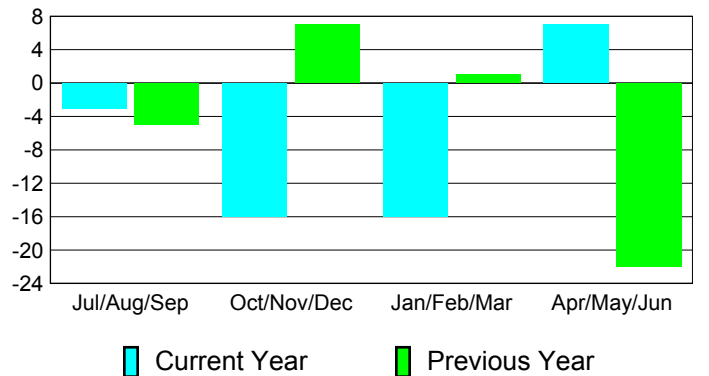

Membership Results 2010-2011

Membership 2009-2010

Month	Net Memb Goal	Actual New Memb	Actual Dropped Memb	Gain/Loss of Memb	Gain/Loss of Memb
Jul/Aug/Sep	30	14	-17	-3	-5
Oct/Nov/Dec	30	4	-20	-16	7
Jan/Feb/Mar	29	16	-32	-16	1
Apr/May/June	30	41	-34	7	-22
Totals	119	75	-103	-28	-19

Membership Results 2010-2011

Goal, New, Dropped, Gain/Loss

Comparison of Membership Gain/Loss

Current Year Compared to the Previous Year

Gender Comparison 2010-2011

Jul/Aug/Sep

Oct/Nov/Dec

Jan/Feb/Mar

Apr/May/June

Male

Female